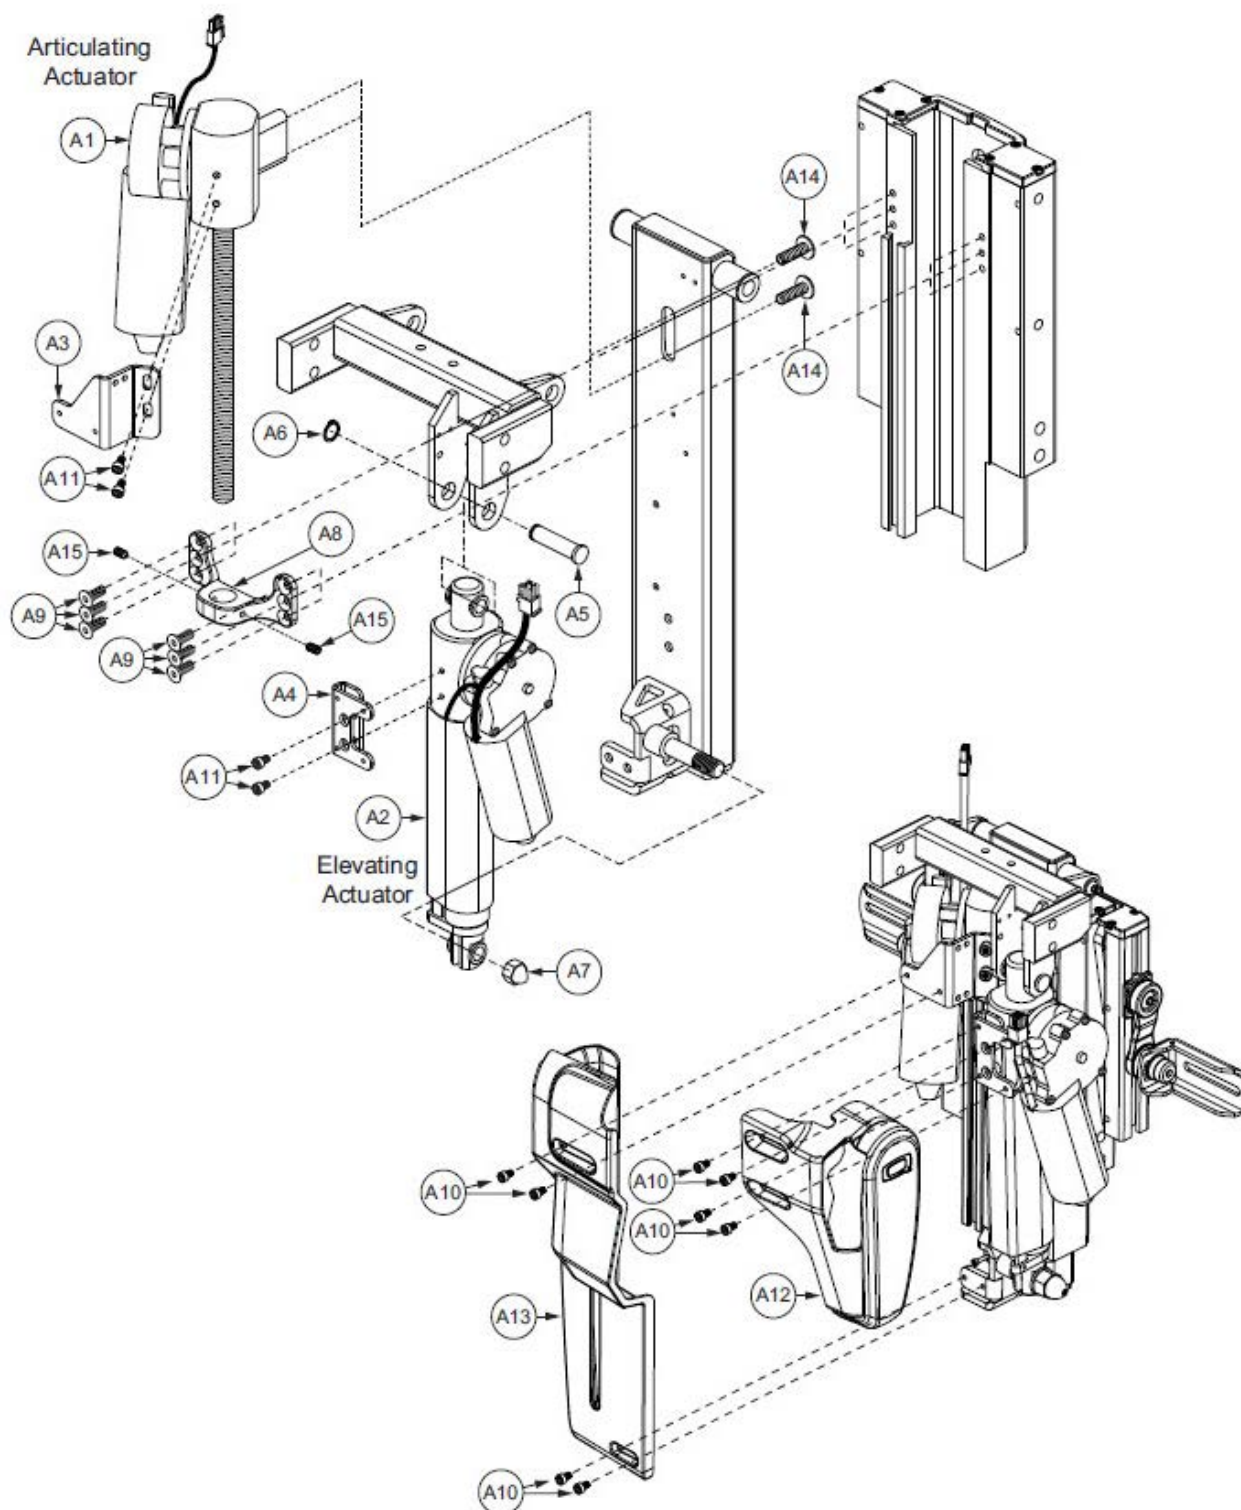

MC 1122 Quantum (Electric central footrest - with split footrests)

Artikulær fodplade - Aktuatorer og afdækning
Articulating Foot Platform - Actuators and Shrouds