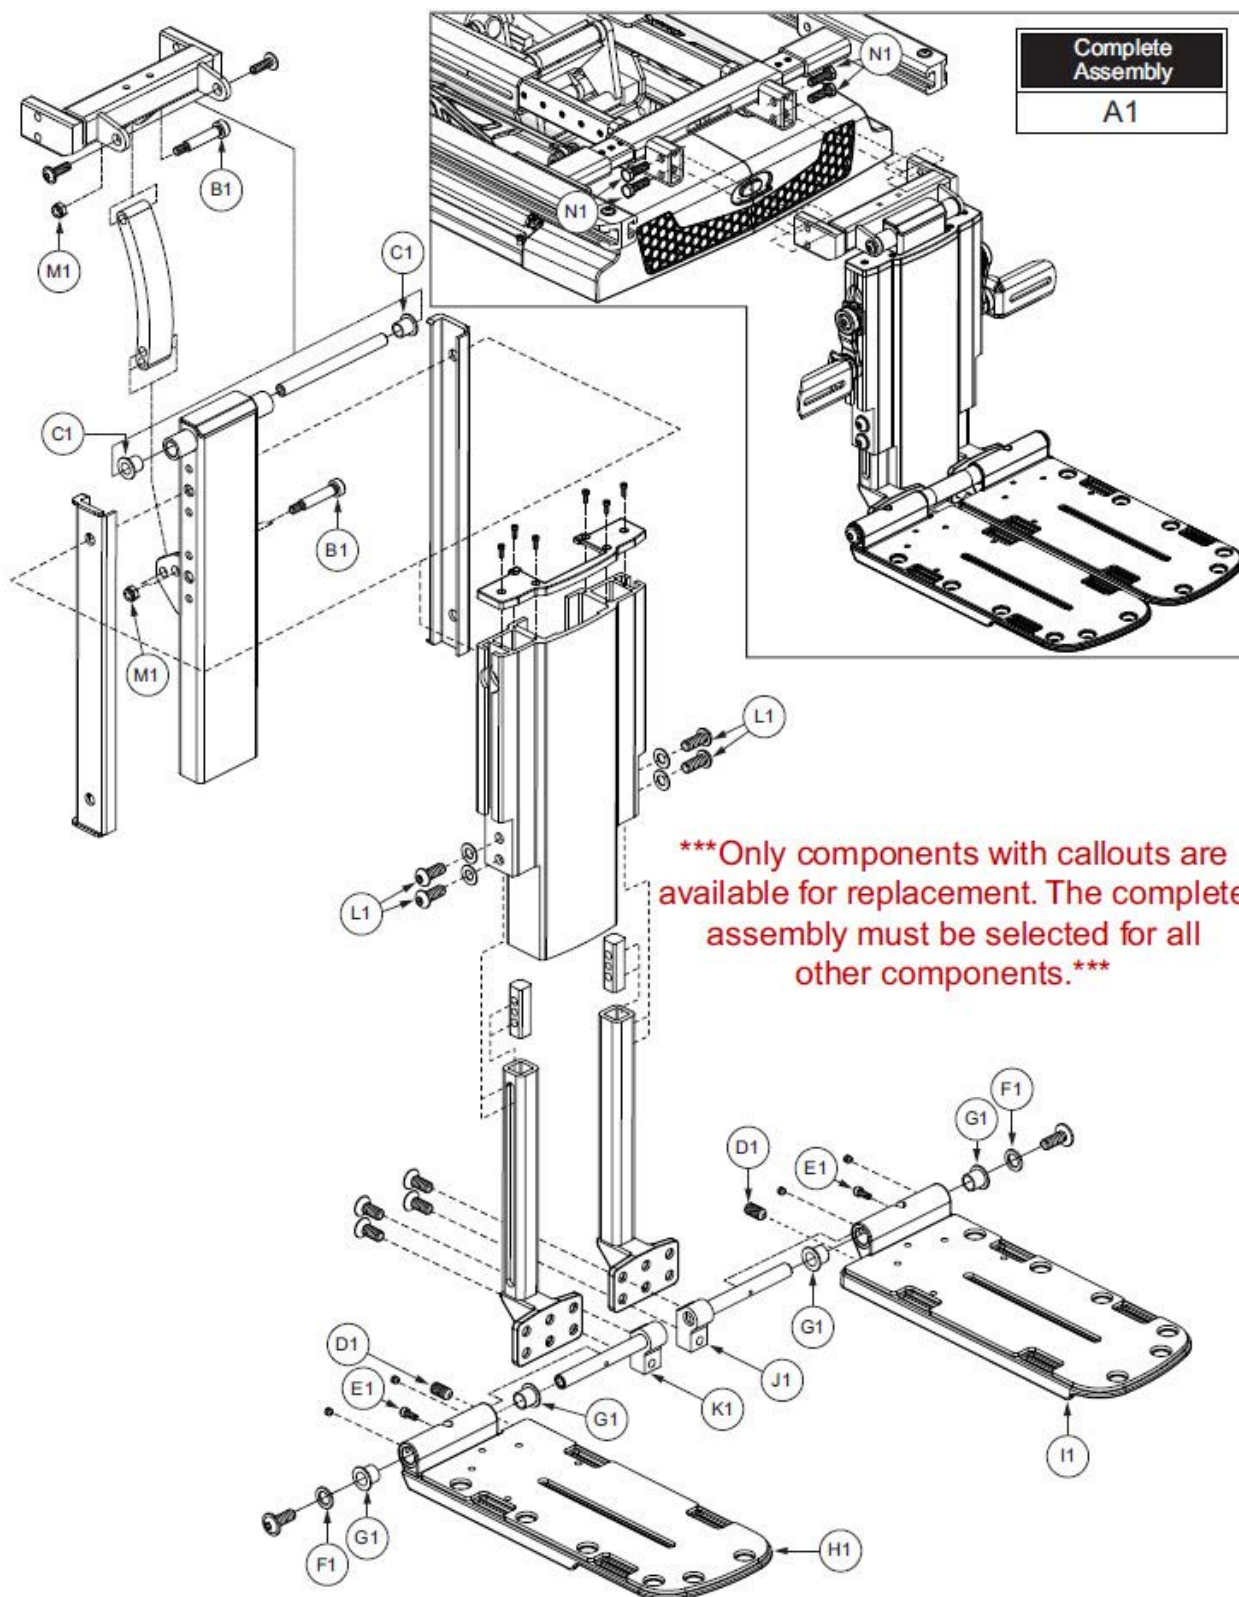

MC 1122 Quantum (Electric central footrest - with split footrests)

Centermonteret fodplade - Standard
Center Mount Foot Platform - Standard