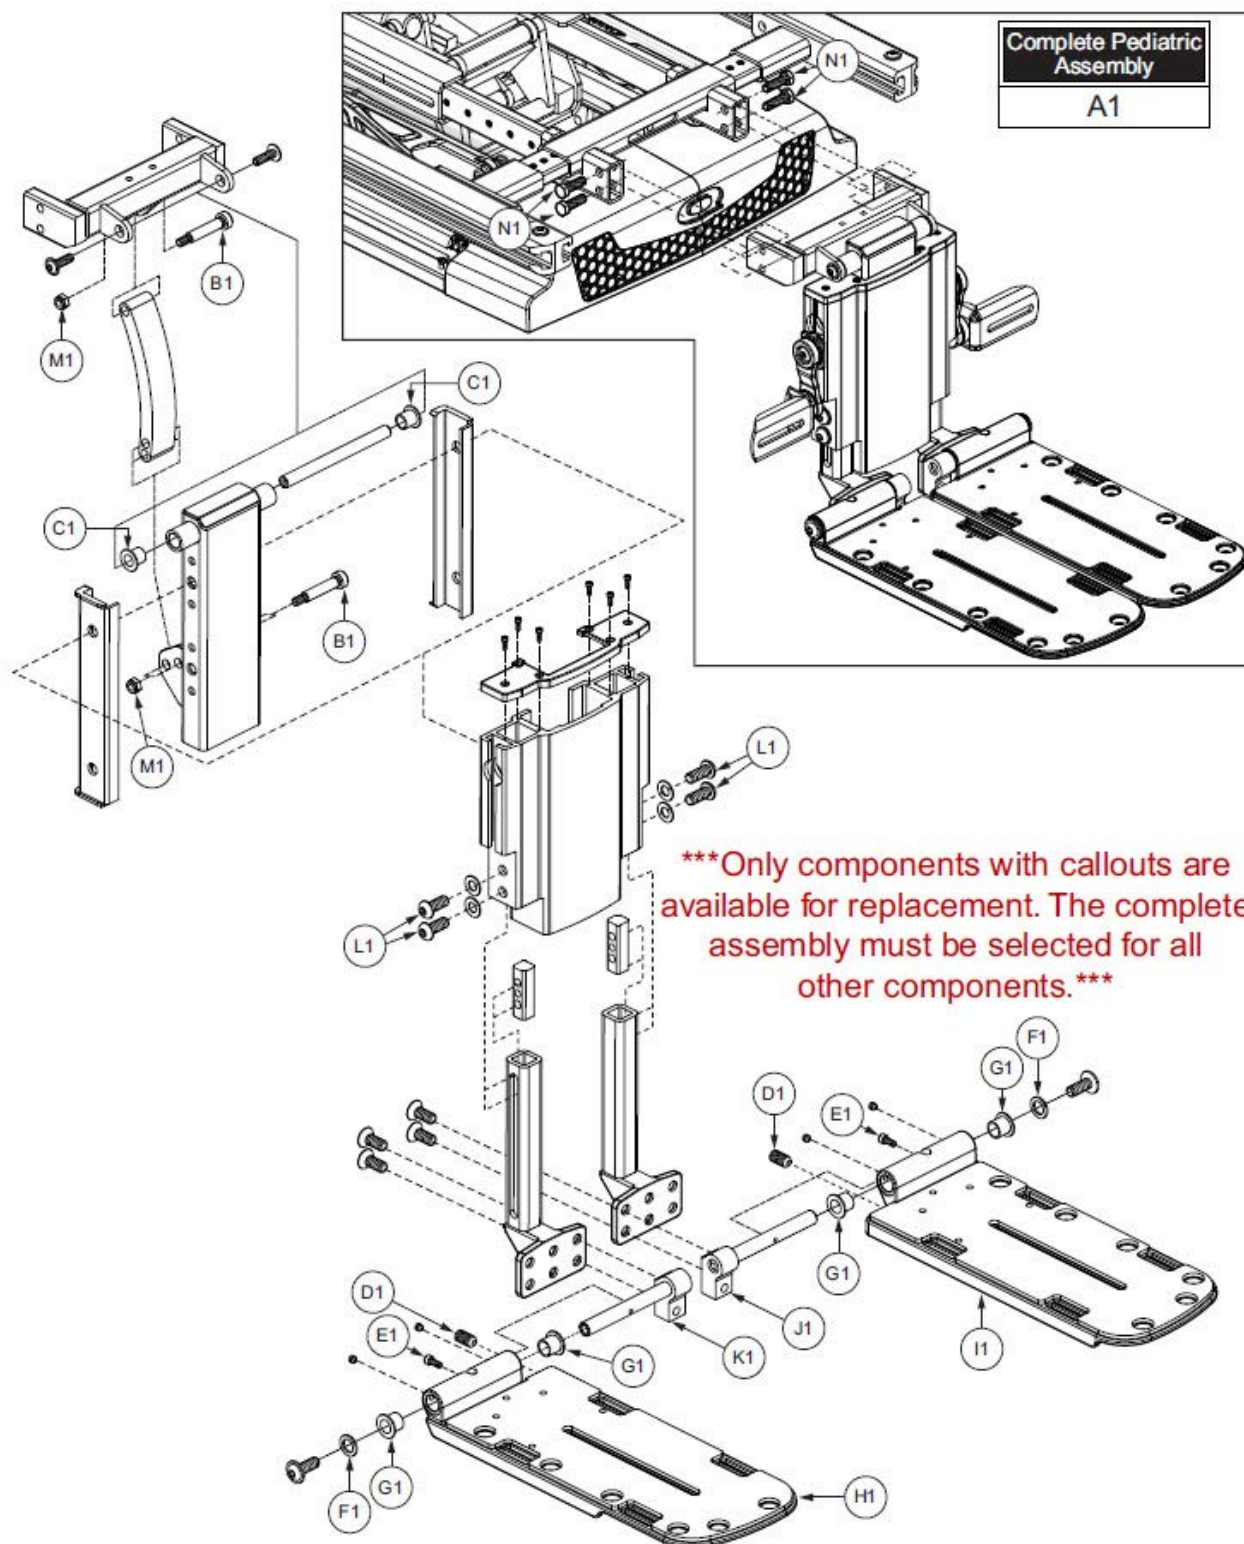

MC 1122 Quantum (Electric central footrest - with split footrests)

Centermonteret fodlade - Pediatric

Center Mount Foot Platform - Pediatric