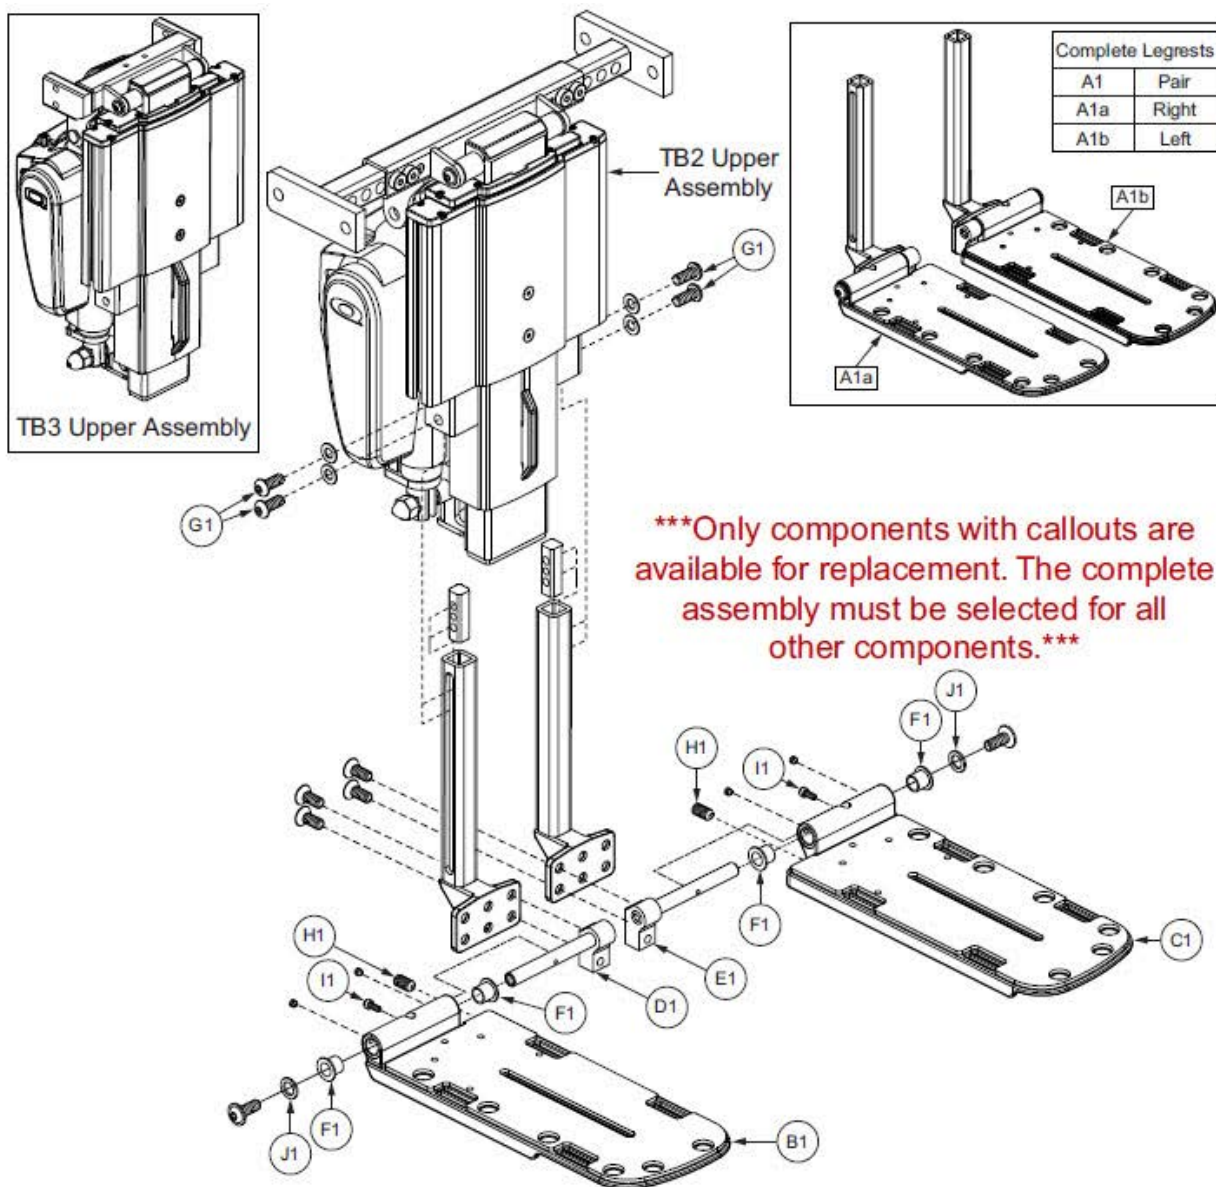

MC 1122 Quantum (Electric central footrest - with split footrests)

Artikuleret fodplade - 10-16" nedre forlænger med fodplade

Articulating Foot Platform - 10-16" Lower Extensions with Footplates

REF #	PART #	DESCRIPTION	QTY	MSRP (Euro)¹¹ⁱ
A1	RIGASMB7120033	FOOTPLATE, ASSY, 10-16" EXT, CENTER MOUNT AFP, PAIR	1	431.82
A1a	FRMASMB17949	FOOTPLATE, ASSY, 5" X 12", RIGHT	1	205.79
A1b	FRMASMB17948	FOOTPLATE, ASSY, 5" X 12", LEFT	1	205.79
B1	DWR1304D068	FOOTPLATE, 5.00" X 12.00, W/MAT, RIGHT, D-1304-068	1	141.7
C1	DWR1304D069	FOOTPLATE, 5.00" X 12.00", W/MAT, LEFT, D-1304-069	1	141.7
D1	DWR1404C008	PIVOT BRACKET WELDMENT, CENTER MOUNT LEGREST, RIGHT	1	33.74
E1	DWR1404C007	PIVOT BRACKET WELDMENT, CENTER MOUNT LEGREST, LEFT	1	33.74
F1	BRGFLNG1066	BEARING, FLANGE, .4375" ID X .531" OD X .75" FOD X .046" FTH	2	6.76
G1	SCRASBH1251	SCREW, BHSCS, M8 X 1.25T X 20MM, GR 10.9, W/PATCH	2	2.81
H1	SCRSETS1150	SCREW, SET, M10-1.25 X 25MM, CUP POINT, GR 10.9, W/PATCH	1	2.81
I1	SCRSHCS1127	SCREW, SHCS, BLACK ZINC, M4-.7 X 10MM, GRADE 8	1	2.87
J1	WASNYLN1128	WASHER, NYLON, 0.438" ID X 0.675" OD X 0.0625" TH	1	6.43