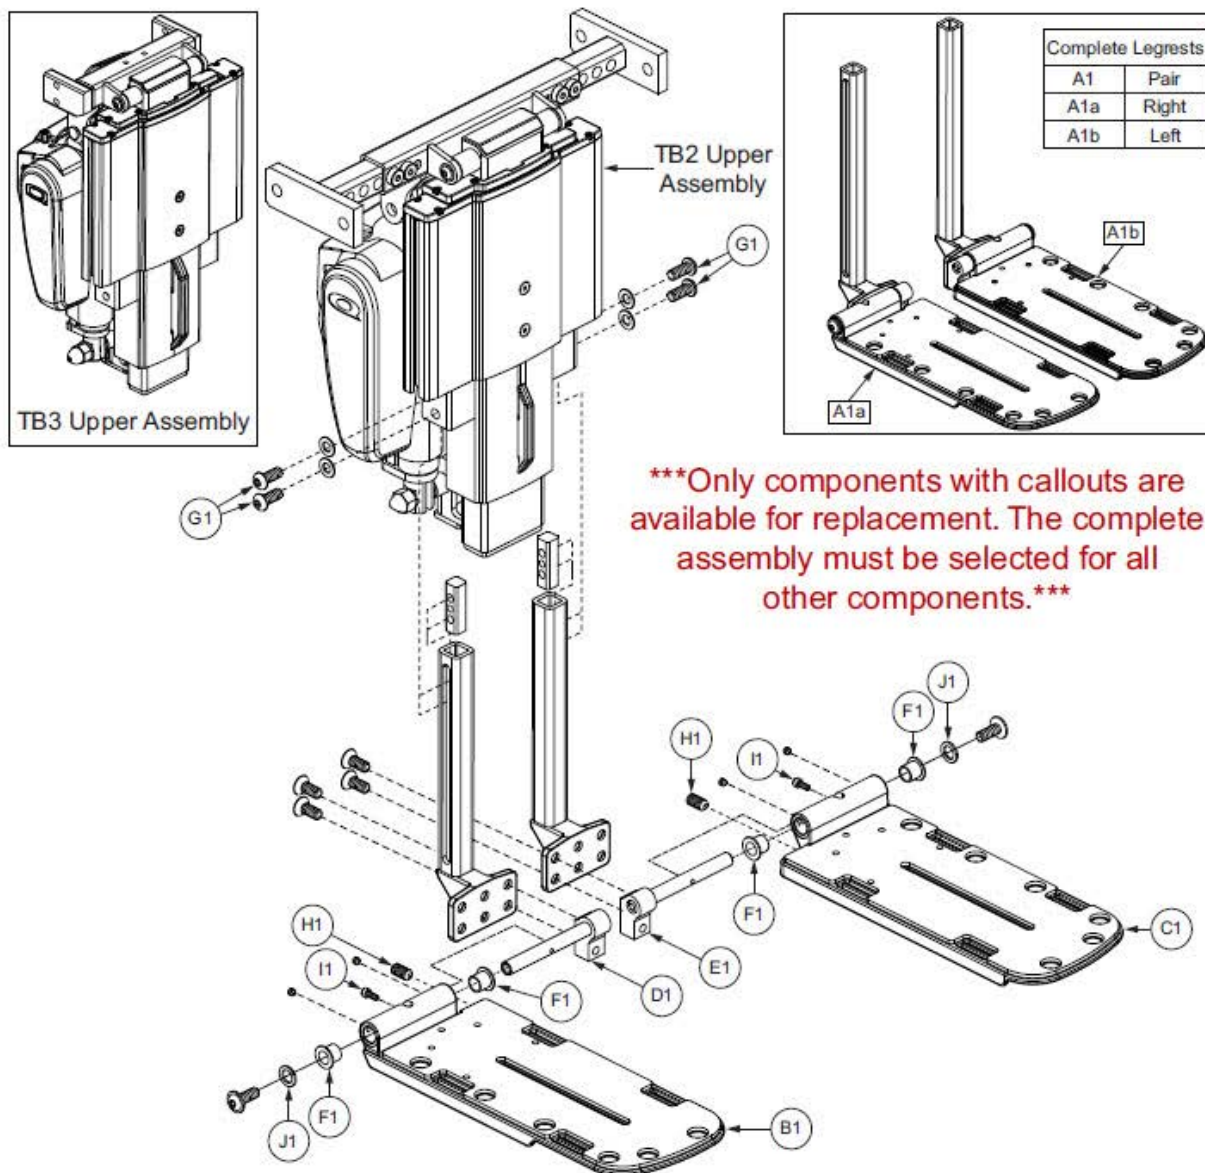

medemagruppen

MC 1122 Quantum (Electric central footrest - with split footrests)

Artikulær fodplade - 13-19" nedre forlænger med fodplade

Articulating Foot Platform - 13-19" Lower Extensions with Footplates

Only components with callouts are available for replacement. The complete assembly must be selected for all other components.

REF #	PART #	DESCRIPTION	QTY	MSRP (Euro)¹¹¹
A1	RIGASMB7120034	FOOTPLATE, ASSY, 13-19" EXT, CENTER MOUNT AFP, PAIR	1	431.82
A1a	RIGASMB7120004	FOOTPLATE, ASSY, 5" X 12", RIGHT, 13"-19"	1	215.91
A1b	RIGASMB7120005	FOOTPLATE, ASSY, 5" X 12", LEFT, 13"-19"	1	215.91
B1	DWR1304D068	FOOTPLATE, 5.00" X 12.00, W/MAT, RIGHT, D-1304-068	1	141.7
C1	DWR1304D069	FOOTPLATE, 5.00" X 12.00", W/MAT, LEFT, D-1304-069	1	141.7
D1	DWR1404C008	PIVOT BRACKET WELDMENT, CENTER MOUNT LEGREST, RIGHT	1	33.74
E1	DWR1404C007	PIVOT BRACKET WELDMENT, CENTER MOUNT LEGREST, LEFT	1	33.74
F1	BRGFLNG1066	BEARING, FLANGE, .4375" ID X .531" OD X .75" OD X .046" TH	2	6.76
G1	SCRASBH1251	SCREW, BHSCS, M8 X 1.25T X 20MM, GR 10.9, W/PATCH	2	2.81
H1	SCRSETS1150	SCREW, SET, M10-1.25 X 25MM, CUP POINT, GR 10.9, W/PATCH	1	2.81
I1	SCRSHCS1127	SCREW, SHCS, BLACK ZINC, M4-7 X 10MM, GRADE 8	1	2.87
J1	WASNLYN1128	WASHER, NYLON, 0.438" ID X 0.675" OD X 0.0625" TH	1	6.43