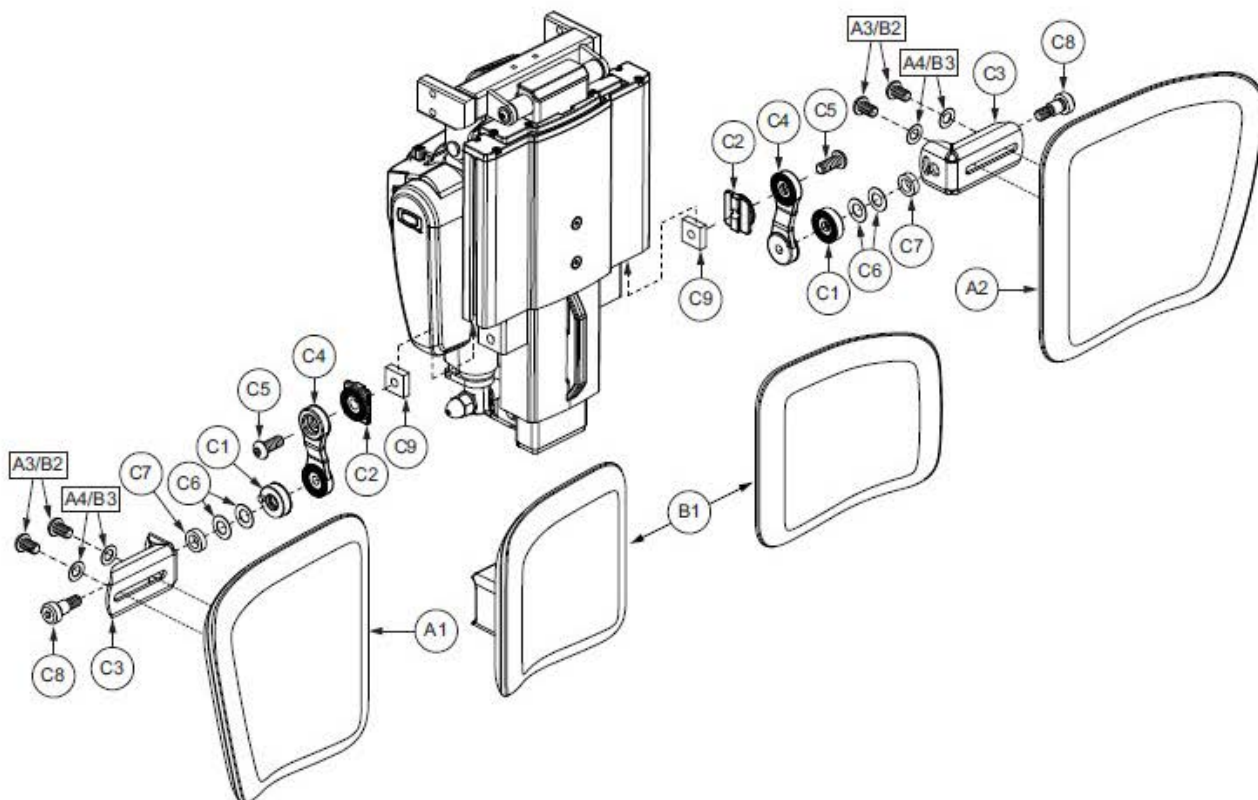

MC 1122 Quantum (Electric central footrest - with split footrests)

AFP/Centermonteret fodplade - lægstøtter

AFP/Center Mount Foot Platform - Calf Pads

REF #	PART #	DESCRIPTION	QTY	MSRP (Euro)¹¹ⁱ
A1 - A4	RIGASMB7120019	CALF PAD,ASSY,LARGE,CENTER MOUNT FOOT PLATFORM	1	109.29
A1	DWR1404D031	CALF PAD,8" X 8",POWER AFP,RIGHT	1	46.22
A2	DWR1404D030	CALF PAD,8" X 8",POWER AFP,LEFT	1	46.22
A3	SCRSHCS1095	SCREW,SHCS,BLACK ZINC,M6-1.0 X 12MM,GR 10.9,W/PATCH	4	2.81
A4	WASSTND1196	WASHER,FLAT,BLACK ZINC,0.25" ID X 0.50" OD X 0.03125" TH	4	2.81
B1 - B3	RIGASMB7120018	CALF PAD,ASSY,SMALL,CENTER MOUNT FOOT PLATFORM	1	103.68
B1	DWR1404D029	CALF PAD,6" X 6",POWER AFP	2	50.62
B2	SCRSHCS1095	SCREW,SHCS,BLACK ZINC,M6-1.0 X 12MM,GR 10.9,W/PATCH	4	2.81
B3	WASSTND1196	WASHER,FLAT,BLACK ZINC,0.25" ID X 0.50" OD X 0.03125" TH	4	2.81
C1 - C9	FRMASMB17964	PIVOT BRACKET,ASSY,CALF PAD SUPPORT,POWER AFP	2	44.27
C1	DWR1404C031	STANDOFF,CALF SUPPORT,OUTSIDE,CENTER MOUNT,C-1404-031	1	3.37
C2	DWR1404C032	STANDOFF,CALF SUPPORT,INSIDE,CENTER MOUNT,C-1404-032	1	6.07
C3	DWR1404D005	BRACKET,CALF SUPPORT,CENTER MOUNT LEGREST,D-1404-005	1	9.44
C4	DWR1404D016	BRACKET,CALF SUPPORT STANDOFF,CENTER MOUNT,D-1404-016	1	8.11
C5	SCRASBH1251	SCREW,BHSCS,M8 X 1.25 X 20MM,GR 10.9,W/PATCH	1	2.81
C6	WASBELV1011	WASHER,BELLEVILLE,10.2MM ID X 18.8MM OD X 0.35MM TH	2	3.03
C7	WAS8110007	WASHER,FLAT,BLACK NYLON,10.5MM ID X 16MM OD X 5MM THK	1	2.81
C8	BLT8110009	SHOULDER BOLT, M10 X 12MM, CLASS 12.9	1	2.81
C9	DWR1404B001	NUT,BLACK ZINC,M8-1.25,B-1404-001	1	2.81