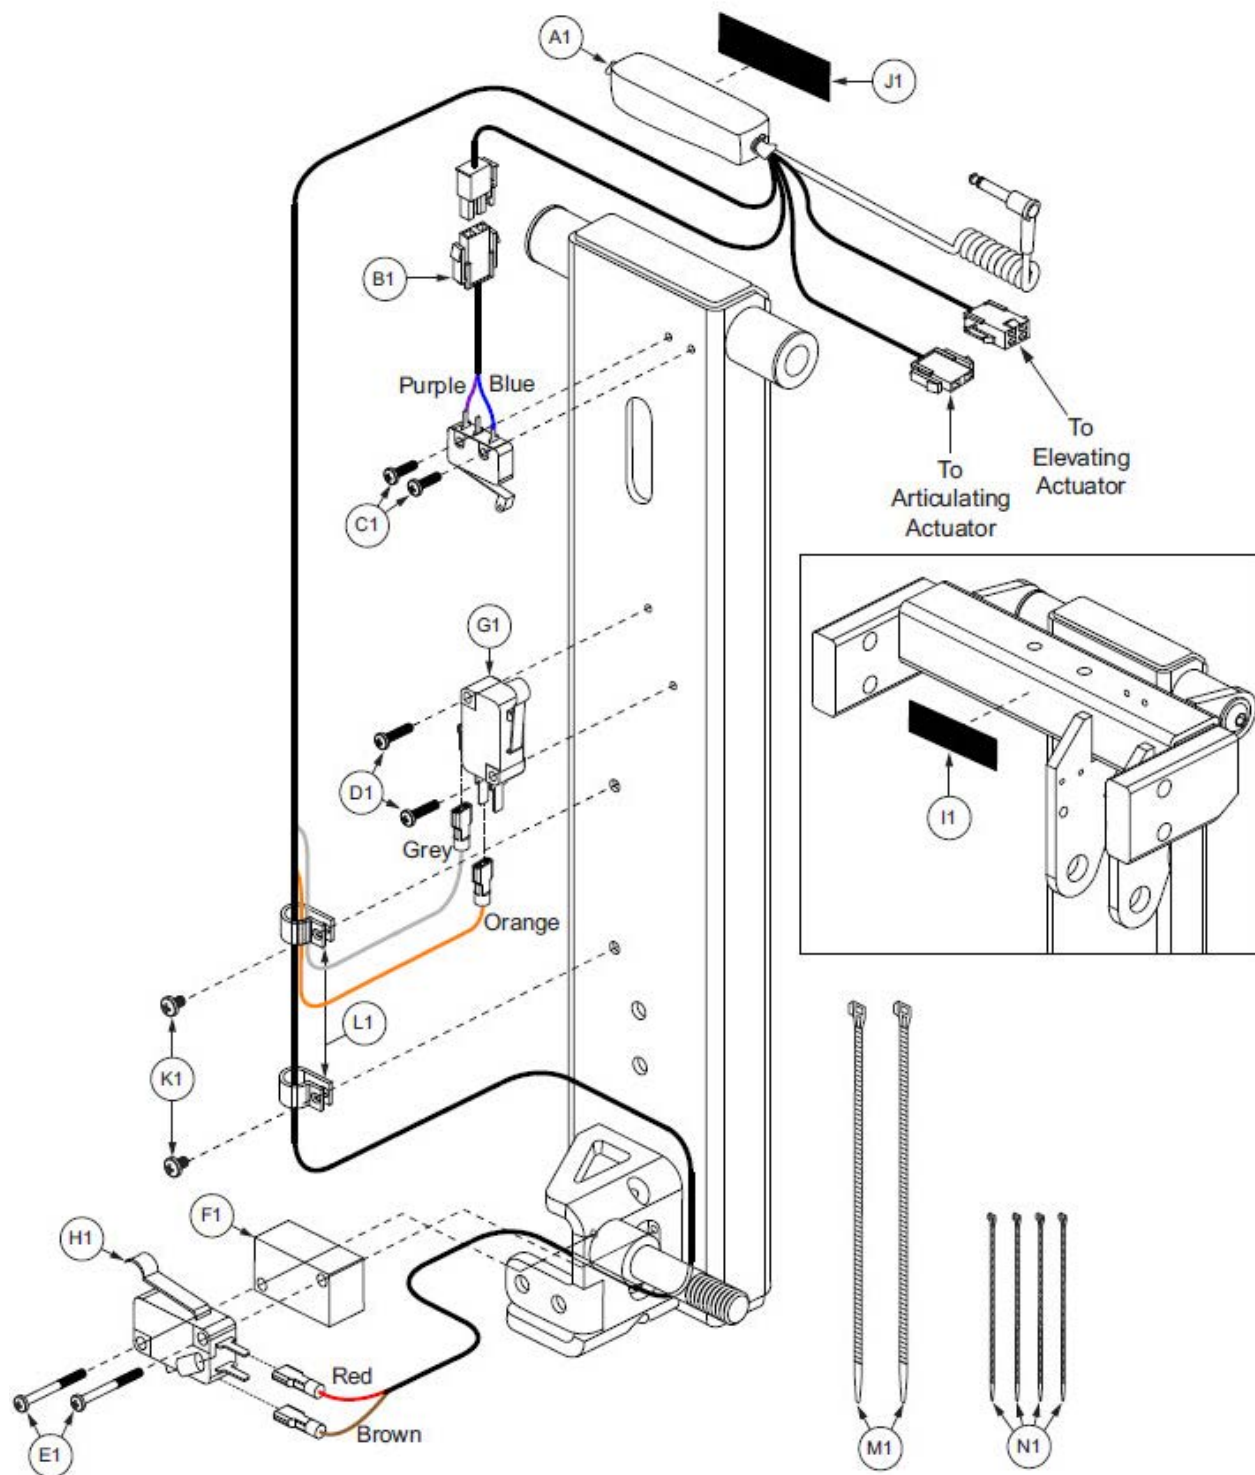

MC 1122 Quantum (Electric central footrest - with split footrests)

Artikulær fodplade - Elektronisk
Articulating Foot Platform - Electronics